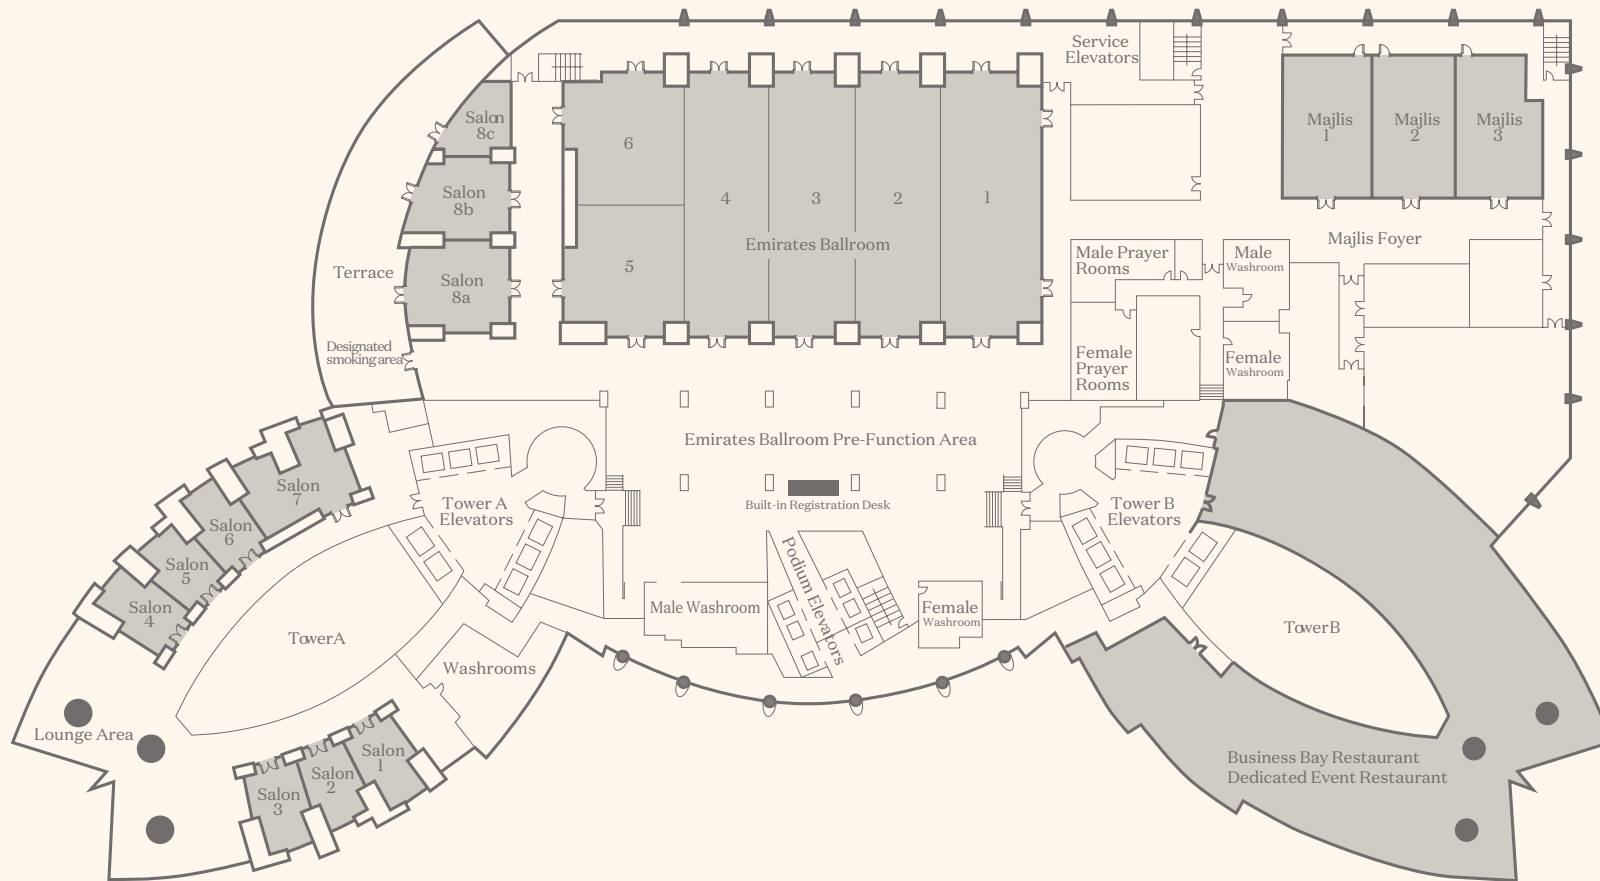

Level Six

Meeting Rooms

JW MARRIOTT

MARQUIS
DUBAI

Emirates Ballroom

- 1 screen 2.4m (w) x 1.5m (h)
- 6 screens 3.45m (w) x 2.15m (h)
- 40 built-in ceiling speakers (640 watt total)
- 20 connection floor boxes

Majlis 1 - 3

- Screen 3m (w) x 2m (h)
- 6 built-in ceiling speakers (total 96 watt)
- 2 connection floor boxes

Suites 1 - 6

- 47 inch LED TV
- 1 connection floor box

Salon 7a

- 1.7m (w) x 2.1m (h)

Salon 8a - 8b

- 4 built-in ceiling speakers (total 64 watt)
- 2 connection floor boxes

JW MARRIOTT

MARQUIS DUBAI

SPACE	DIMENSIONS			CAPACITY						
	Dimensions L W H (m)	Total Floor Area (sqm)	Total Floor Area (sq ft)	Theater	Classroom	Cabaret	Boardroom	U-Shape	Reception	Banquet
Emirates Ballroom*	46 x 26 x 3.4	1,196	12,835	1,120	594	400	-	-	1,000	550
Emirates Ballroom 1*	10 x 26 x 3.4	260	2,720	200	72	96	50	36	200	120
Emirates Ballroom 2*	8 x 26 x 3.4	208	2,380	200	72	96	50	36	200	120
Emirates Ballroom 3*	8 x 26 x 3.4	208	2,210	200	72	96	50	36	200	120
Emirates Ballroom 4*	8 x 26 x 3.4	208	2,210	200	72	96	50	36	200	120
Emirates Ballroom 5*	12 x 13 x 3.4	156	1,638	100	36	32	20	18	50	60
Emirates Ballroom 6*	12 x 13 x 3.4	156	1,667	100	36	32	20	18	50	60
Pre-Function Area	24 x 40 x 3.4	960	10,218	-	-	-	-	-	1,000	-
Majlis 1	9 x 14 x 3.4	126	1,334	80	36	40	20	24	80	50
Majlis 2	8 x 15 x 3.4	120	1,274	80	36	40	20	24	80	50
Majlis 3	8 x 15 x 3.4	120	1,274	80	36	40	20	24	80	50
Salon 1	6 x 9 x 3	54	551	15	9	8	12	9	-	10
Salon 2	5 x 8 x 3	40	416	15	9	8	12	9	-	10
Salon 3	5 x 9 x 3	45	522	15	9	8	12	9	-	10
Salon 4	6 x 9 x 3	54	600	15	9	8	12	9	-	10
Salon 5	5 x 8 x 3	40	459	15	9	8	12	9	-	10
Salon 6	6 x 9 x 3	54	540	15	9	8	12	9	-	10
Salon 7	11 x 10 x 3	110	1,152	35	12	16	18	15	30	20
Salon 8A	8 x 11 x 3	76	980	48	18	24	18	15	60	40
Salon 8B	8 x 11 x 3	88	936	48	18	24	18	15	60	20
Salon 8C	8 x 8 x 3	40	650	-	-	-	-	-	-	-
Salon Foyer	-	-	-	60	-	-	-	-	100	70
Salon 8A - 8C Terrace	40 x 14	560	5,980	-	-	-	-	-	150	20